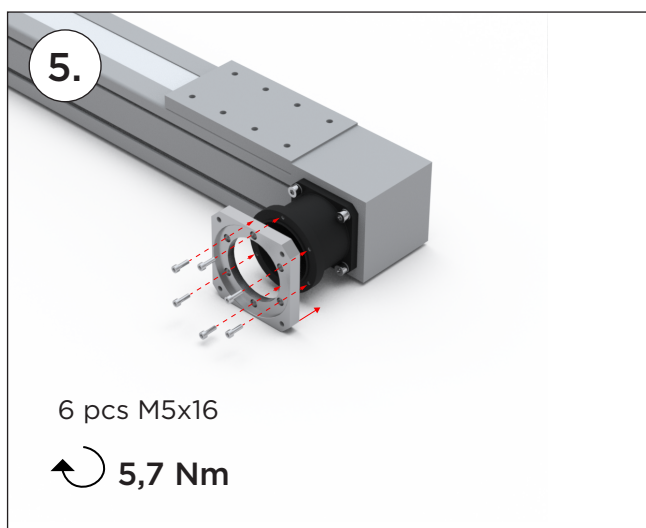

# PLANETARY GEARBOX CPS035 + ADAPTER KIT RHL110 H19 + LINEAR UNIT RHL110 H19

Scan the QR-code to visit our website for more information about Planetary Gearboxes.