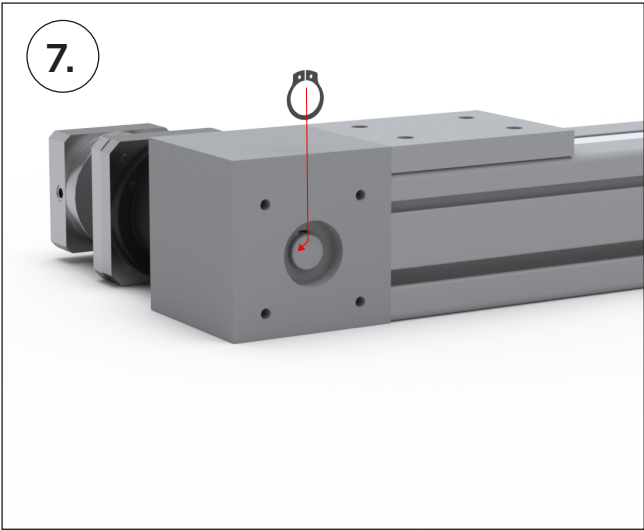

# PLANETARY GEARBOX CPS035 + ADAPTER KIT RHL110 H19 + LINEAR UNIT RHL110 H19

Scan the QR-code to visit our website for more information about Planetary Gearboxes.