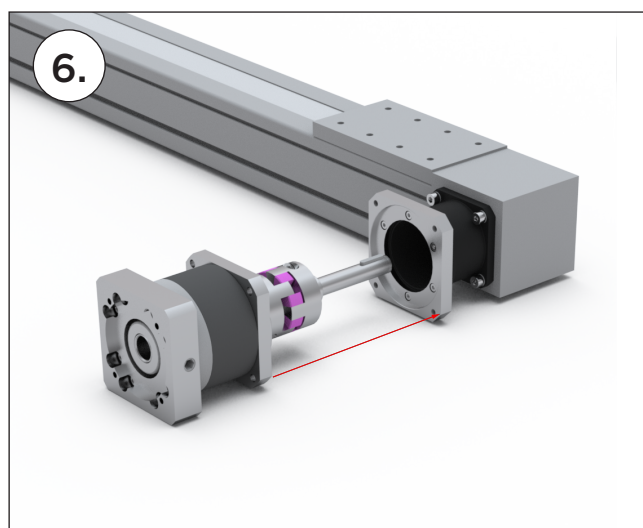

# PLANETARY GEARBOX CPS035 + ADAPTER KIT RHL110 H19 + LINEAR UNIT RHL110 H19

Scan the QR-code to visit our website for more information about Planetary Gearboxes.