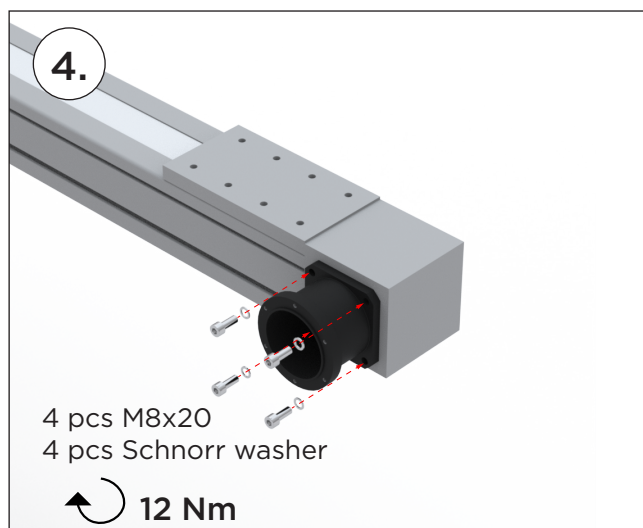

# PLANETARY GEARBOX CPS035 + ADAPTER KIT RHL110 H19 + LINEAR UNIT RHL110 H19

Scan the QR-code to visit our website for more information about Planetary Gearboxes.