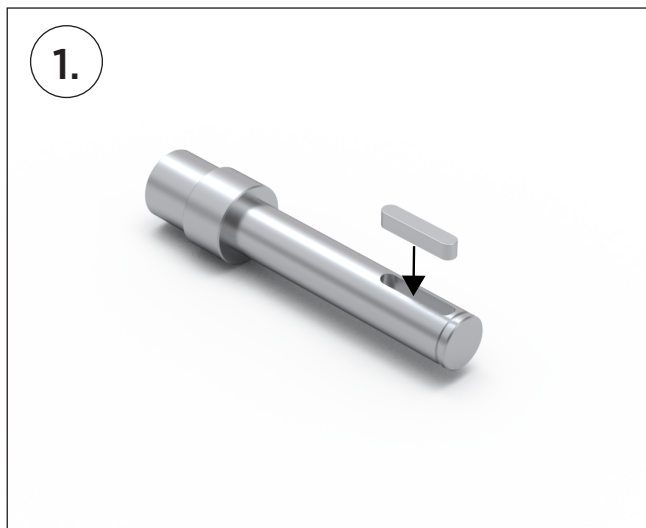

# PLANETARY GEARBOX CPS035 + ADAPTER KIT RHL110 H19 + LINEAR UNIT RHL110 H19

Scan the QR-code to visit our website for more information about Planetary Gearboxes.