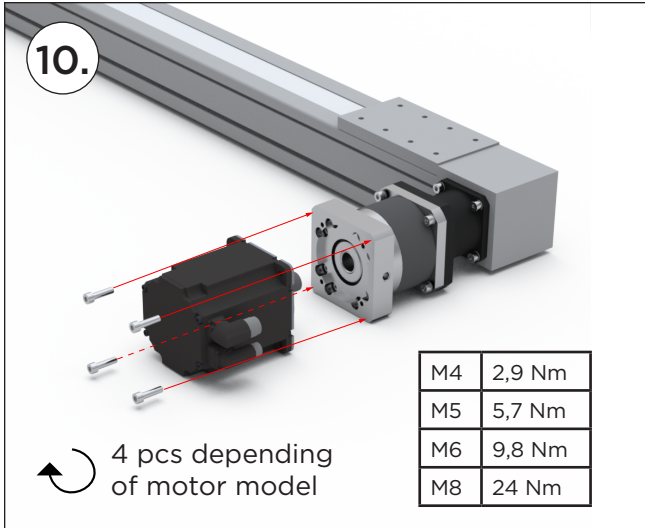

# PLANETARY GEARBOX CPS035 + ADAPTER KIT RHL110 H19 + LINEAR UNIT RHL110 H19

Scan the QR-code to visit our website for more information about Planetary Gearboxes.