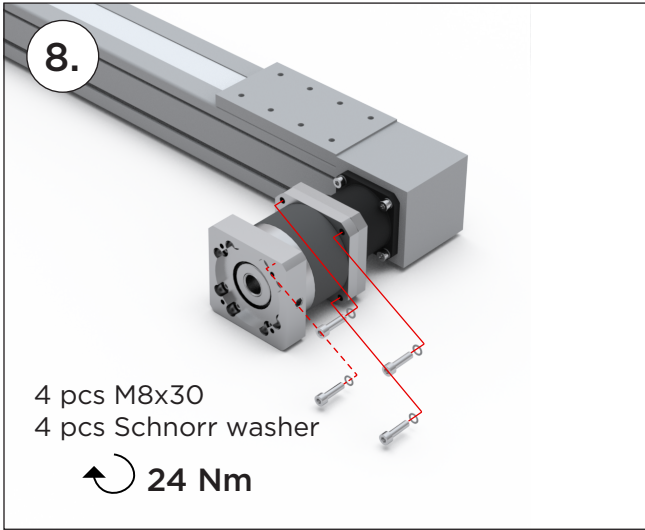

# PLANETARY GEARBOX CPS035 + ADAPTER KIT RHL110 H19 + LINEAR UNIT RHL110 H19

Scan the QR-code to visit our website for more information about Planetary Gearboxes.