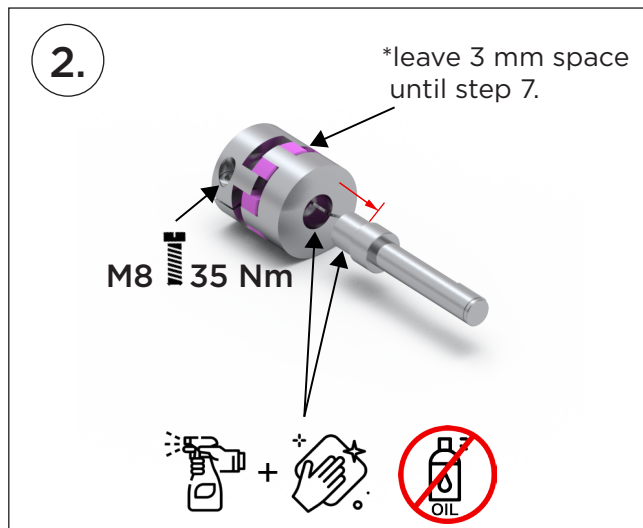

# PLANETARY GEARBOX CPS035 + ADAPTER KIT RHL110 H19 + LINEAR UNIT RHL110 H19

Scan the QR-code to visit our website for more information about Planetary Gearboxes.