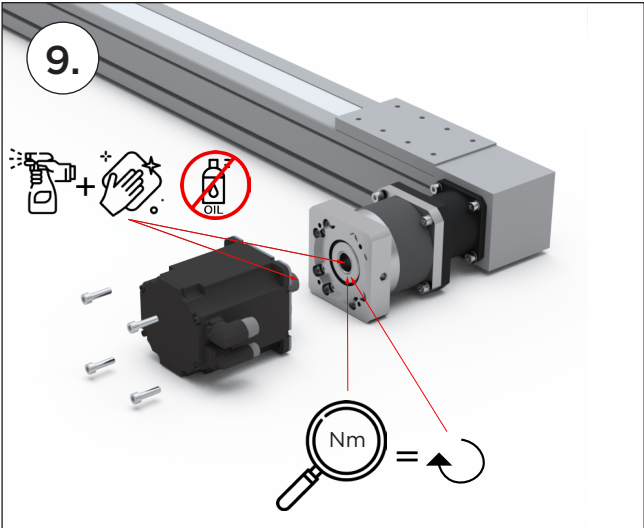

# PLANETARY GEARBOX CPS035 + ADAPTER KIT RHL110 H19 + LINEAR UNIT RHL110 H19

Scan the QR-code to visit our website for more information about Planetary Gearboxes.