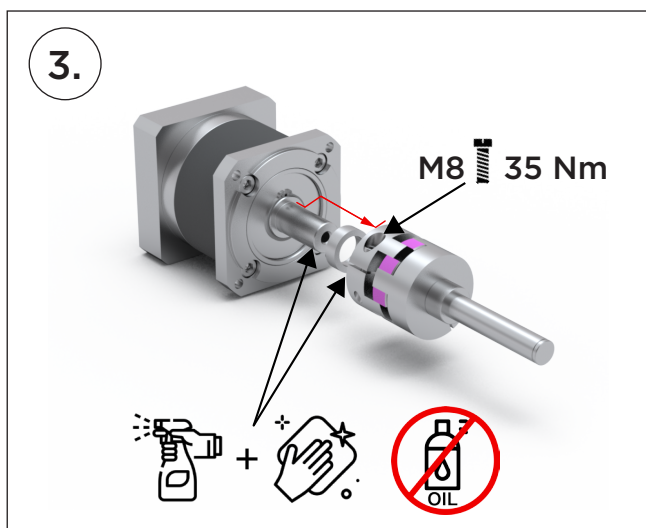

# PLANETARY GEARBOX CPS035 + ADAPTER KIT RHL110 H19 + LINEAR UNIT RHL110 H19

Scan the QR-code to visit our website for more information about Planetary Gearboxes.